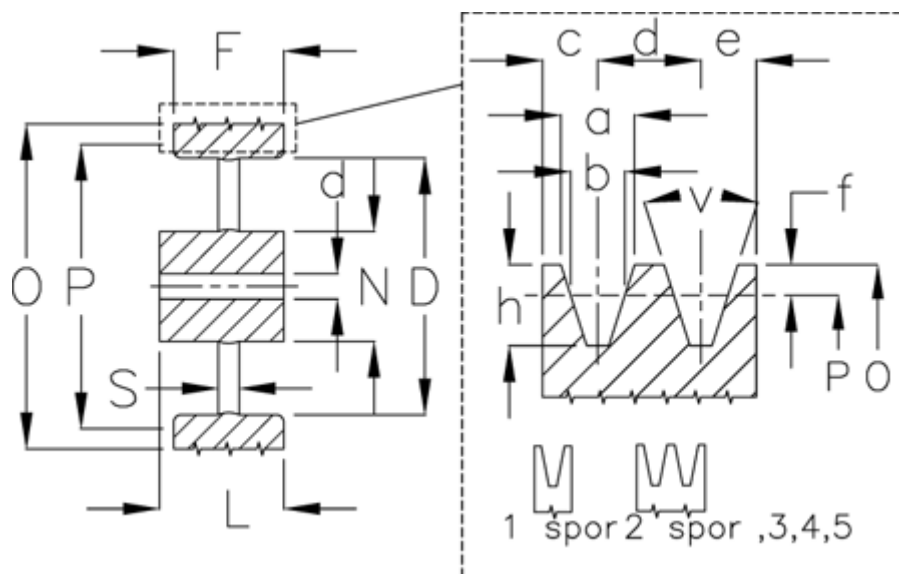

Article number: 60410163002

Description: V-belt pulley, no bore B 630/2

Measures

D	= 588	S	= 20
d	= 25	Type	= B
F	= 44.0		
L	= 65		
N	= 100		
Number of ribs	= 2		
O	= 637.0		
P	= 630		